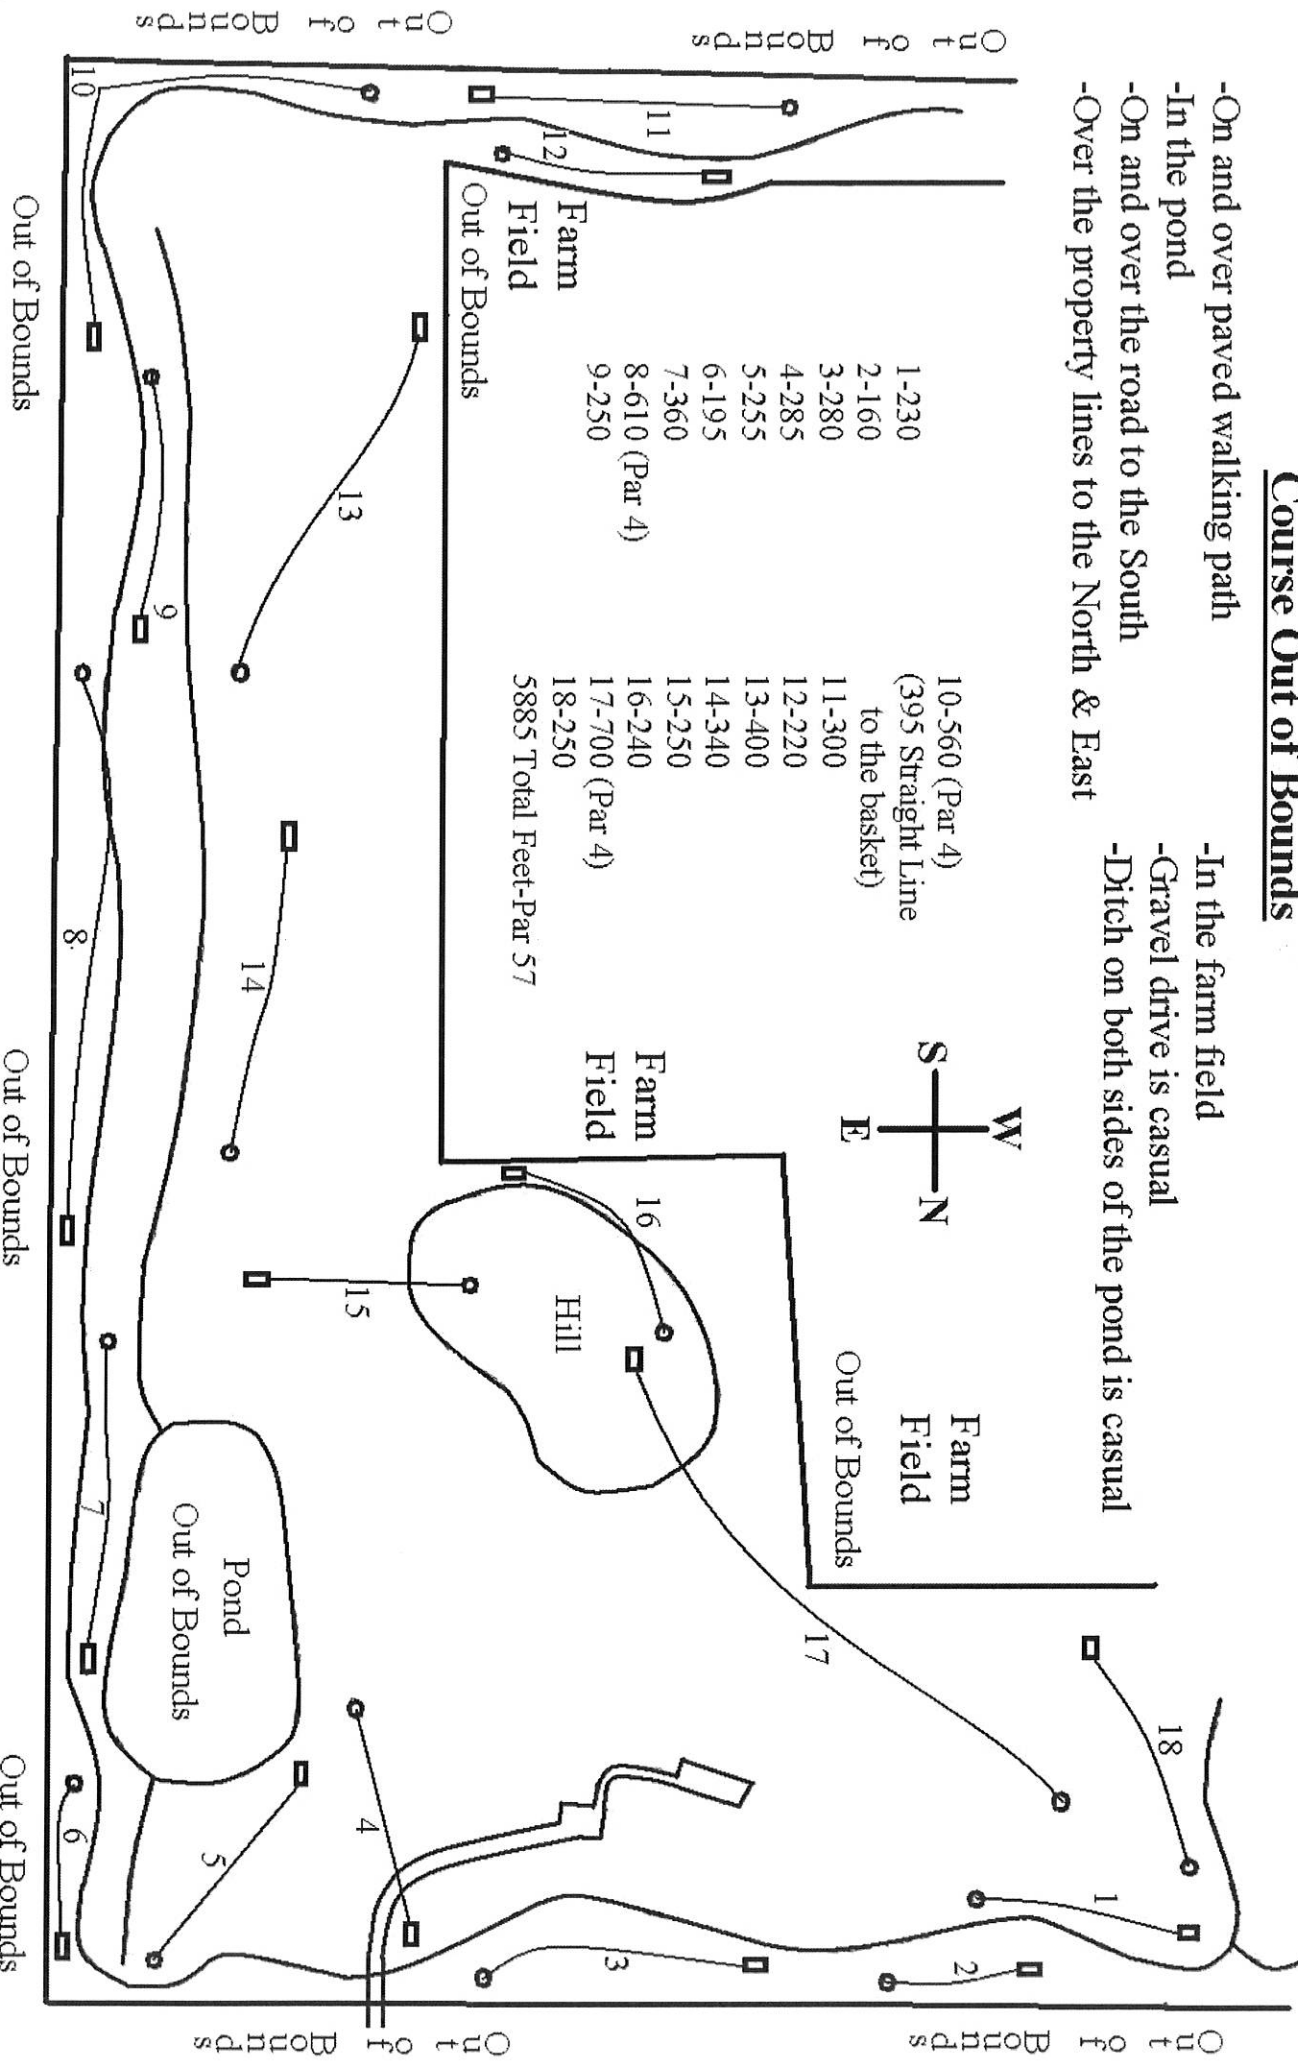

Disc Golf Course at Archbold Wilson Memorial Park In Ossian, Indiana

Park Here
Near the
Ball Fields

Course Out of Bounds

- On and over paved walking path
- In the pond
- On and over the road to the South
- Over the property lines to the North & East
- In the farm field
- Gravel drive is casual
- Ditch on both sides of the pond is casual

1-230	10-560 (Par 4)
2-160	(395 Straight Line
3-280	to the basket)
4-285	11-300
5-255	12-220
6-195	13-400
7-360	14-340
8-610 (Par 4)	15-250
9-250	16-240
	17-700 (Par 4)
	18-250
	5885 Total Feet-Par 57

Out of Bounds